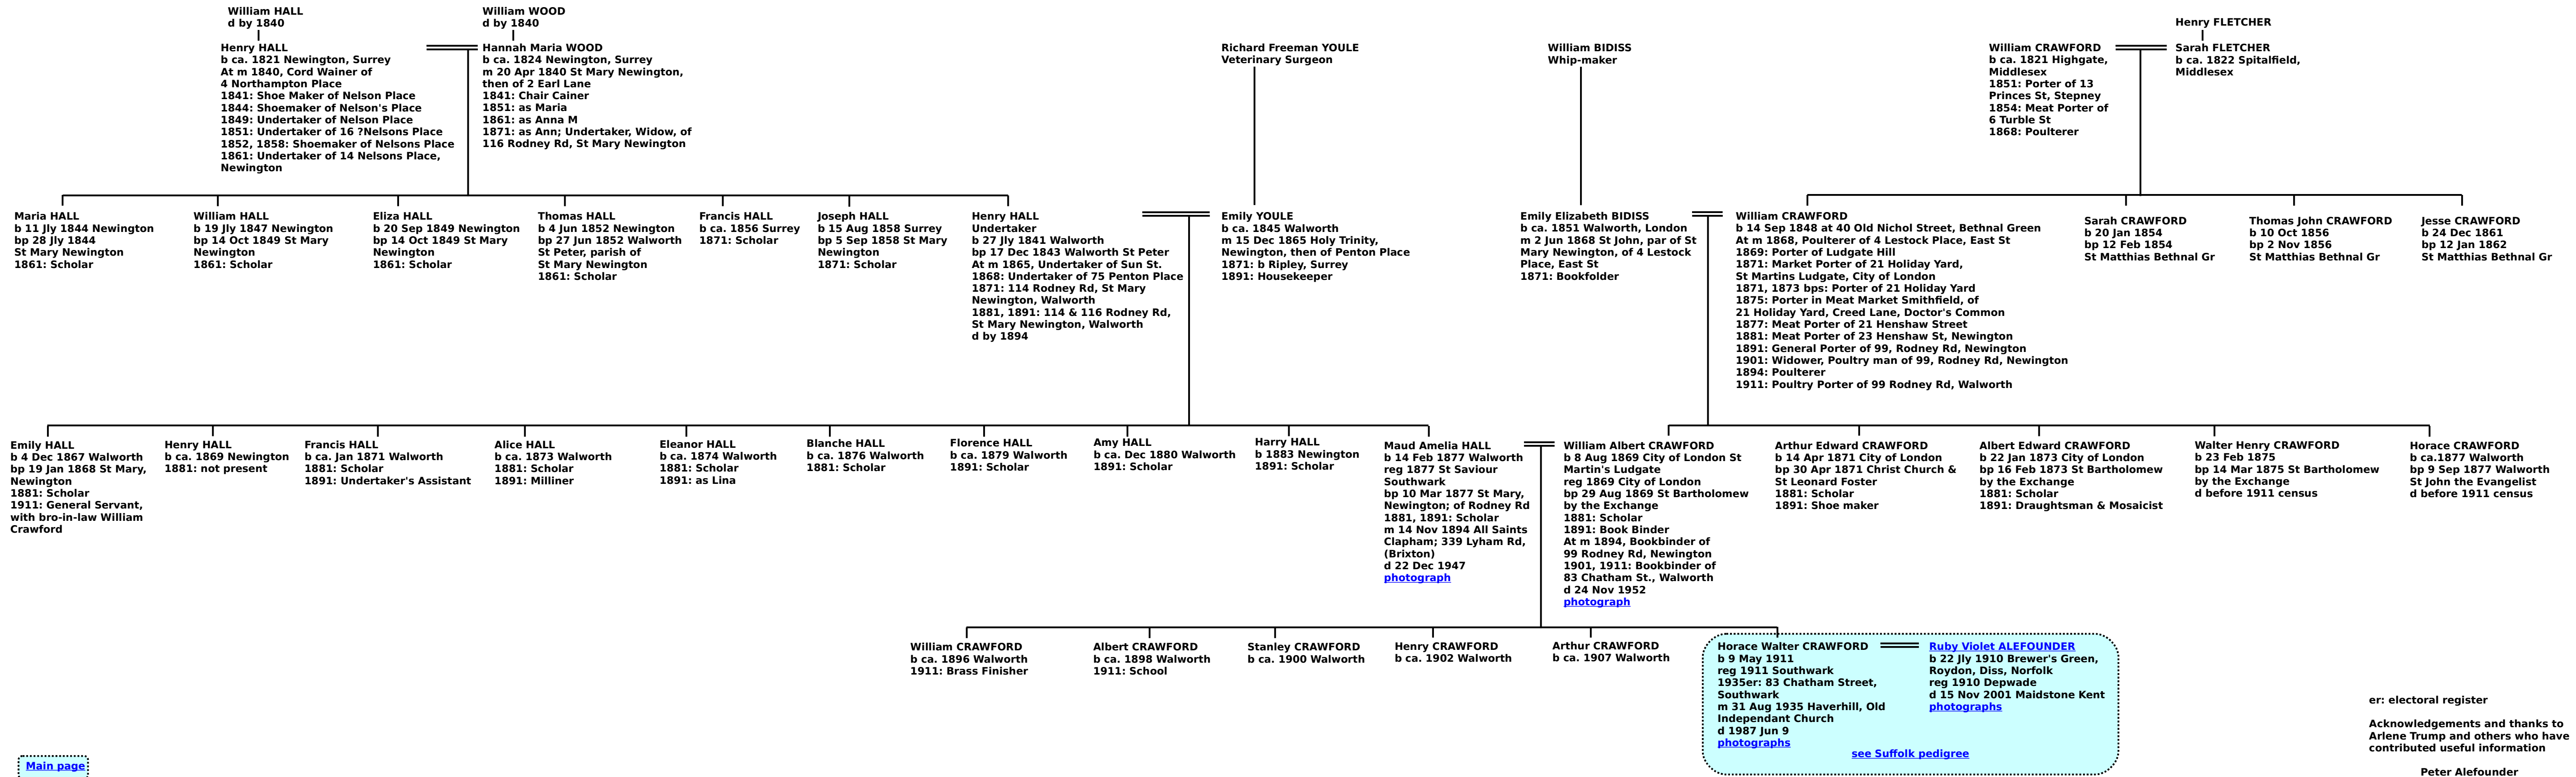

Crawford and Hall of London

[Main page](#)

er: electoral register

Acknowledgements and thanks to Arlene Trump and others who have contributed useful information

Peter Alefounder
alefounder@one-name.org
March 2016